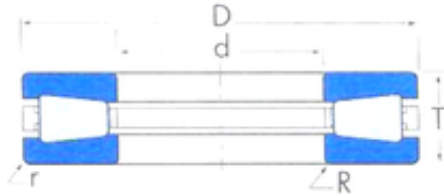

TIMKEN BEARINGS TRAINING INDUSTRY

T441 Needle Aircraft Roller Bearings

Bearing No. T441

Size	111.76x223.52x55.88 mm
Bore Diameter	111,76 mm
Outer Diameter	223,52 mm
Width	55,88 mm
d	111,76 mm
D	223,52 mm
T	55,88 mm
R	3,3 mm
r	3,3 mm
Weight	11,4 Kg
Basic static load rating (C0)	4250000 kN
Basic dynamic load rating (Ca90)	270000

T441 Bearing 2D drawings and 3D CAD models